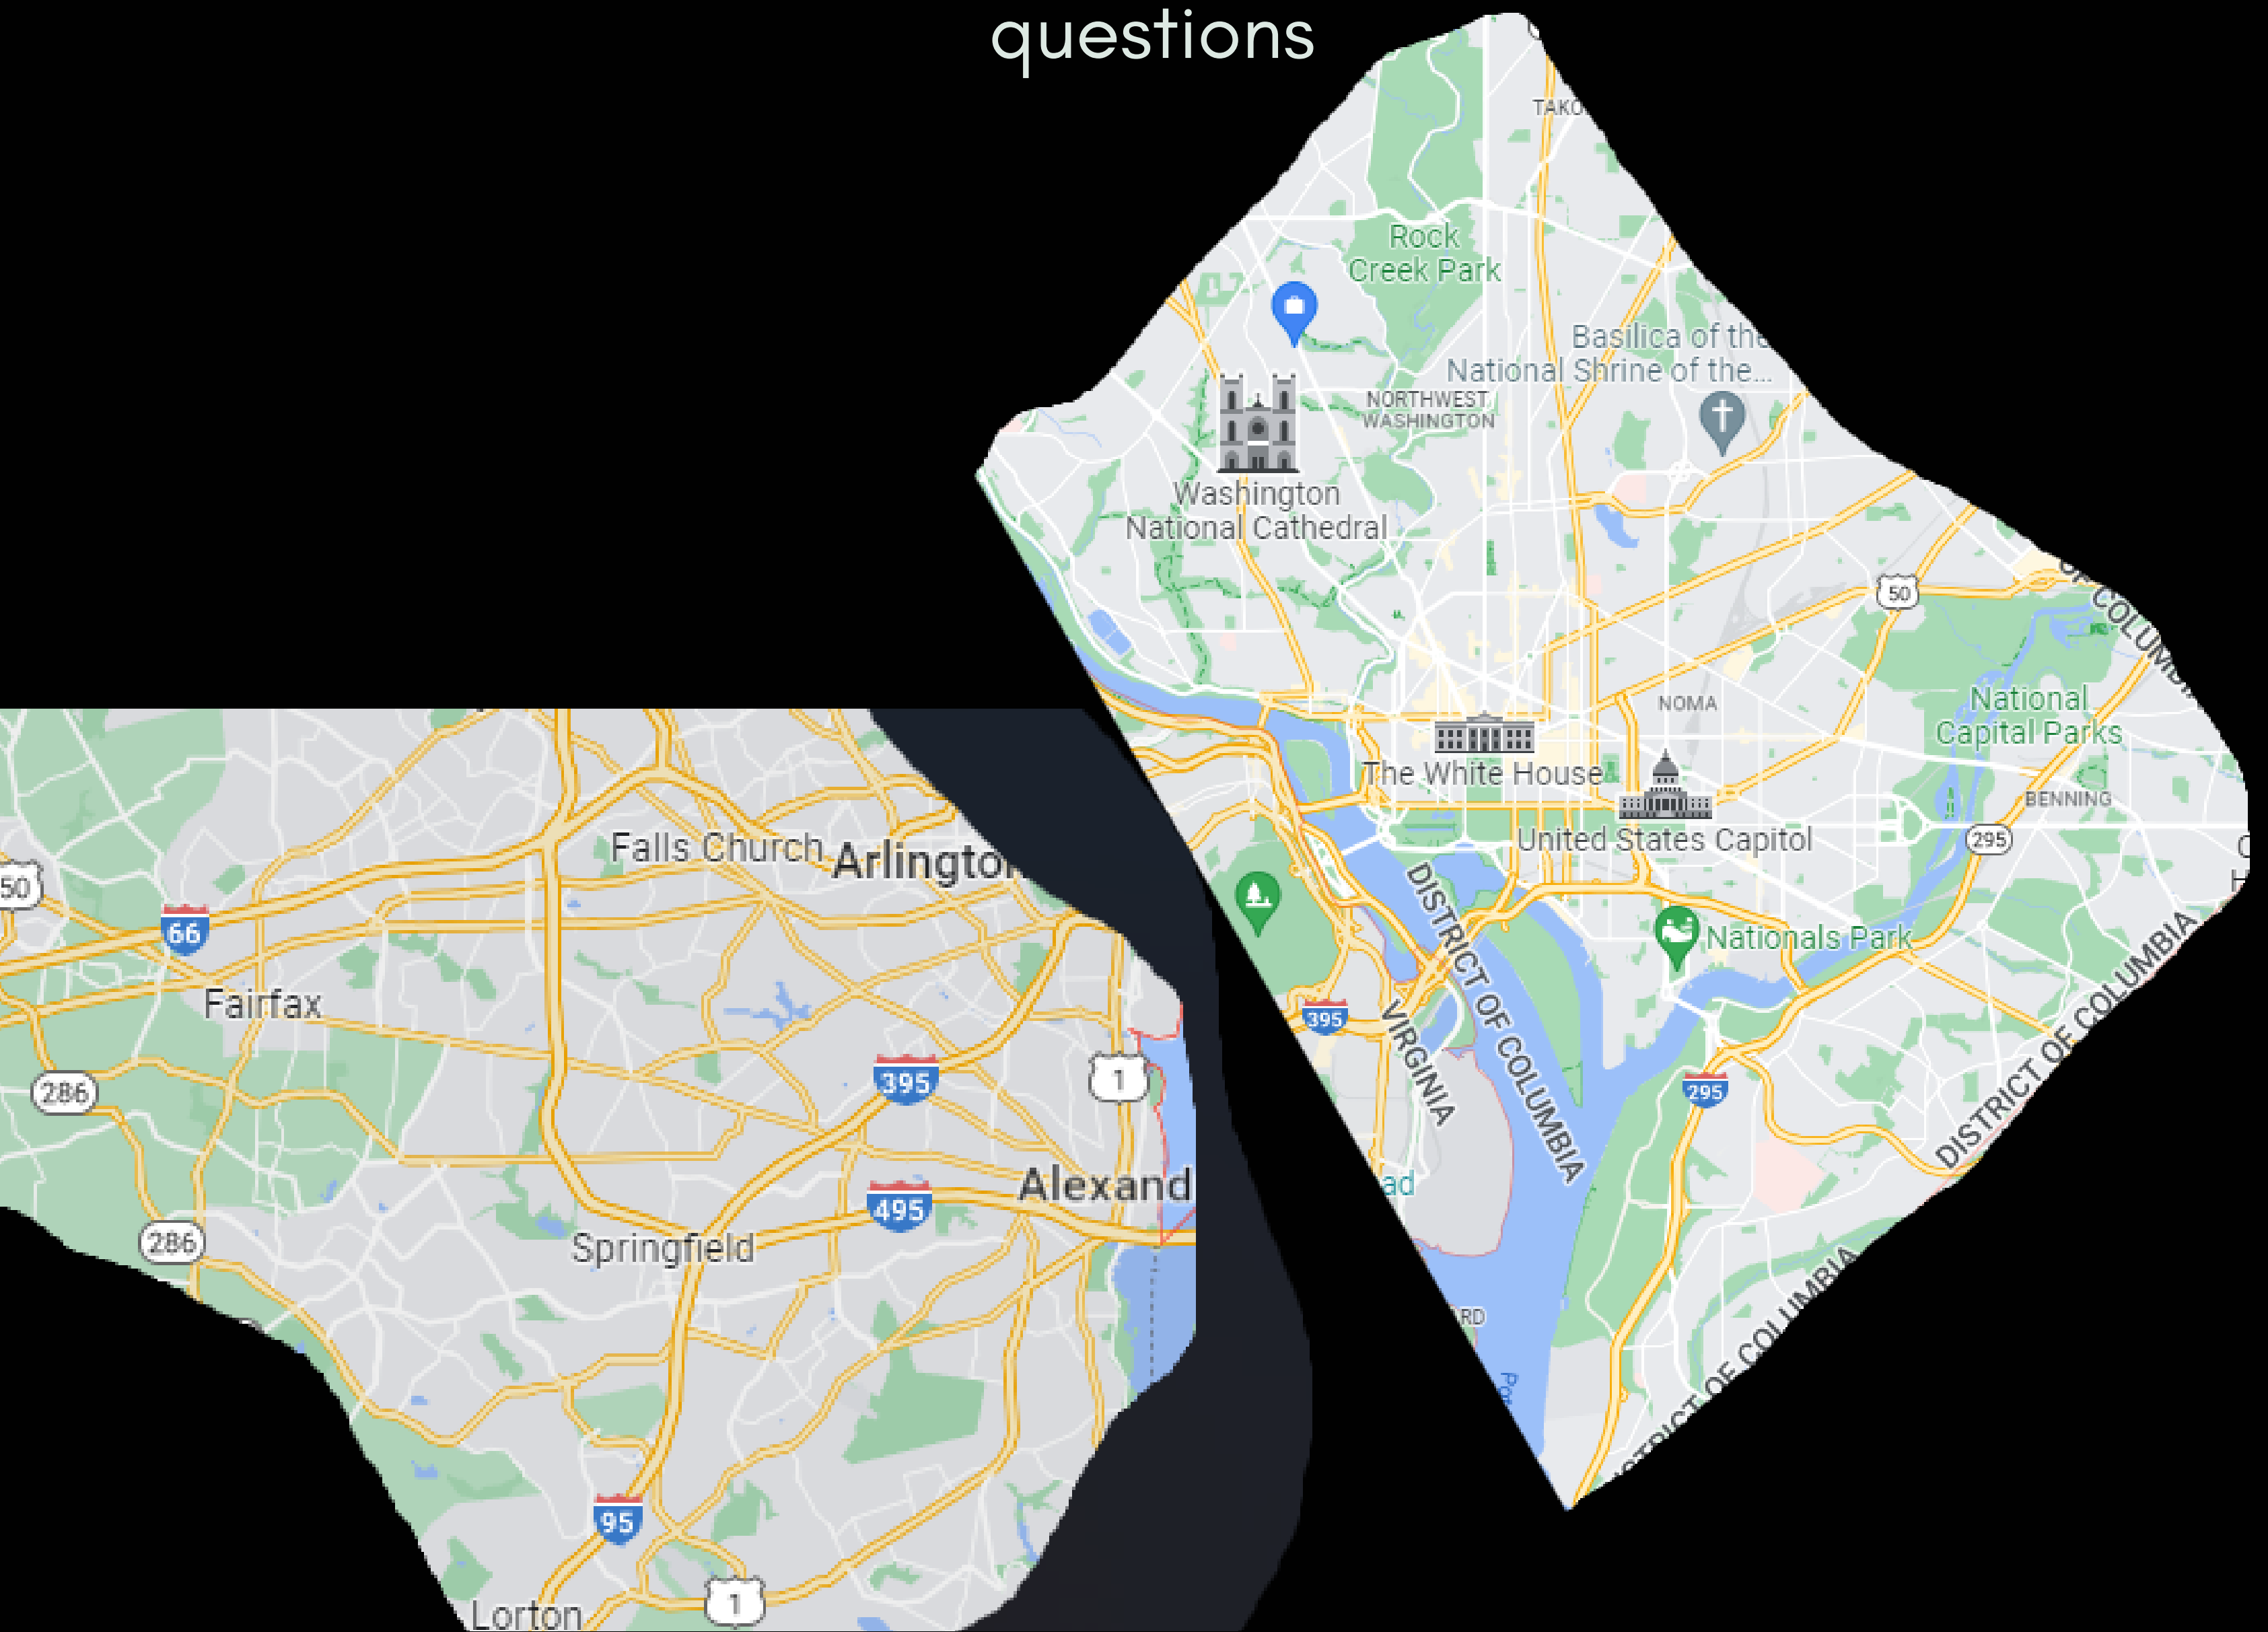

# OUR IN-HOME SERVICE AREA \*

This is not an exact map of what areas we service. For those living outside of the service area we offer sessions at Brianna's home Alexandria and virtual sessions. Please email us with any

questions

- Falls church
- Arlington
- McLean
- Springfield
- Annandale
- Alexandria
- Lorton
- Fairfax
- Vienna