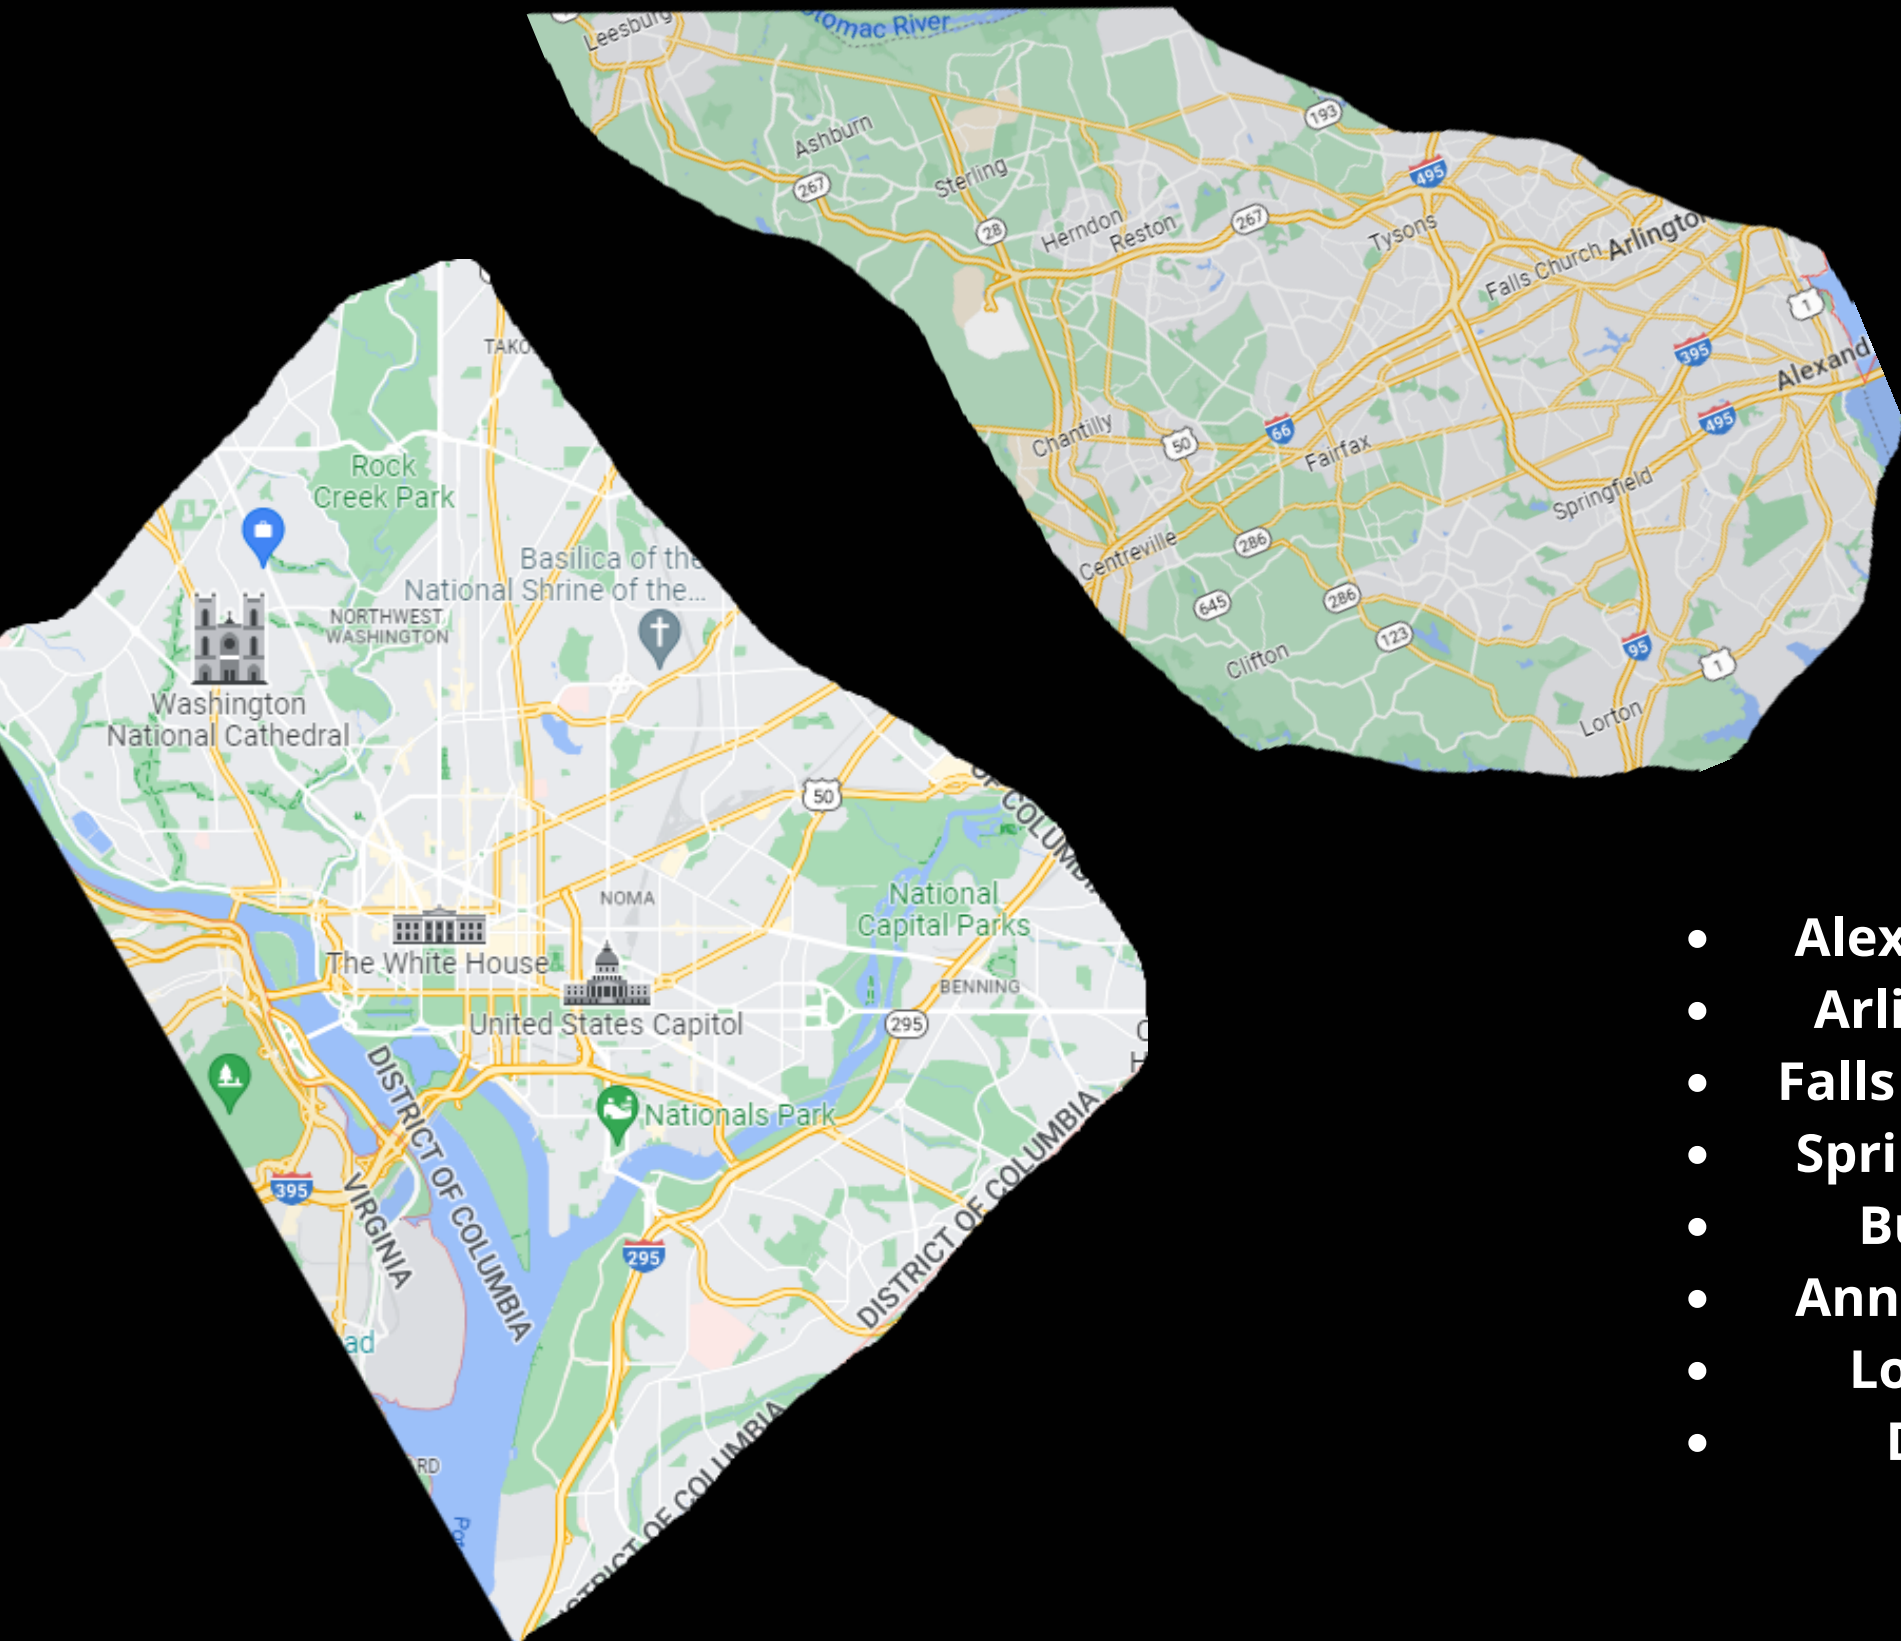

OUR IN-HOME SERVICE AREA*

This is not an exact map of what areas we service. For those living outside of the service area we offer sessions at Brianna's home Alexandria and virtual sessions. Please email us with any questions

- Alexandria
- Arlington
- Falls Church
- Springfield
- Burke
- Annandale
- Lorton
- D.C.